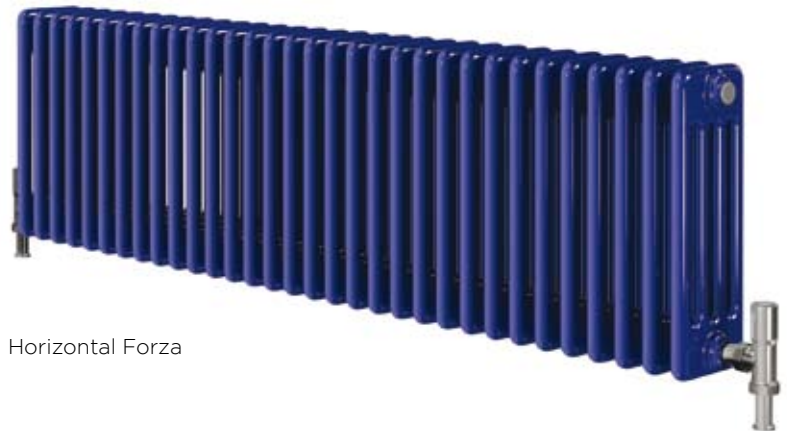

Horizontal Forza

FORZA FEATURE RADIATOR

The beautifully crafted Forza Radiator will certainly enhance any bedroom, kitchen, sitting room or dining room. With its superior finish and excellent heat output, the Multi Column Radiator complements both contemporary and traditional décor within your home. Available in white as standard with a range of additional colours to special order this radiator is an excellent alternative to the standard panel radiator.