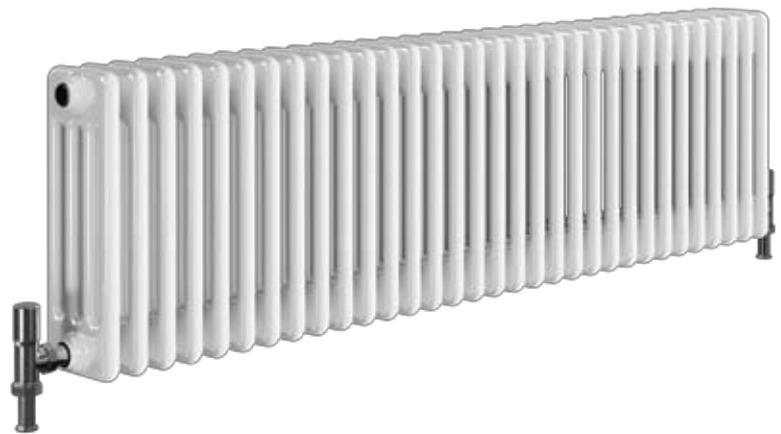

Horizontal Forza

FORZA FEATURE RADIATOR

The beautifully crafted Forza Radiator will certainly enhance any bedroom, kitchen, sitting room or dining room. With its superior finish and excellent heat output, the Multi Column Radiator complements both contemporary and traditional décor within your home. Available in white as standard with a range of additional colours to special order this radiator is an excellent alternative to the standard panel radiator.