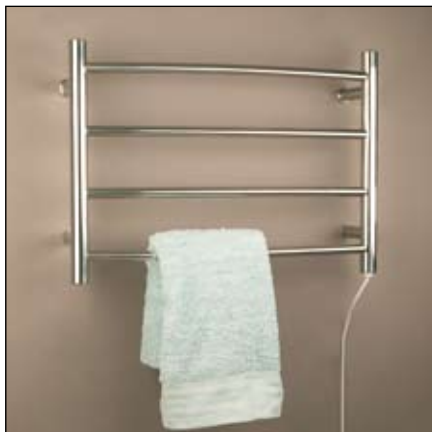

Towel Radiators

Electric Towel Radiators

Cicero

ELECTRIC TOWEL RADIATORS

A versatile range of stainless steel dry element electric towel radiators offering the perfect space-saving solution for year-round warm, dry towels.